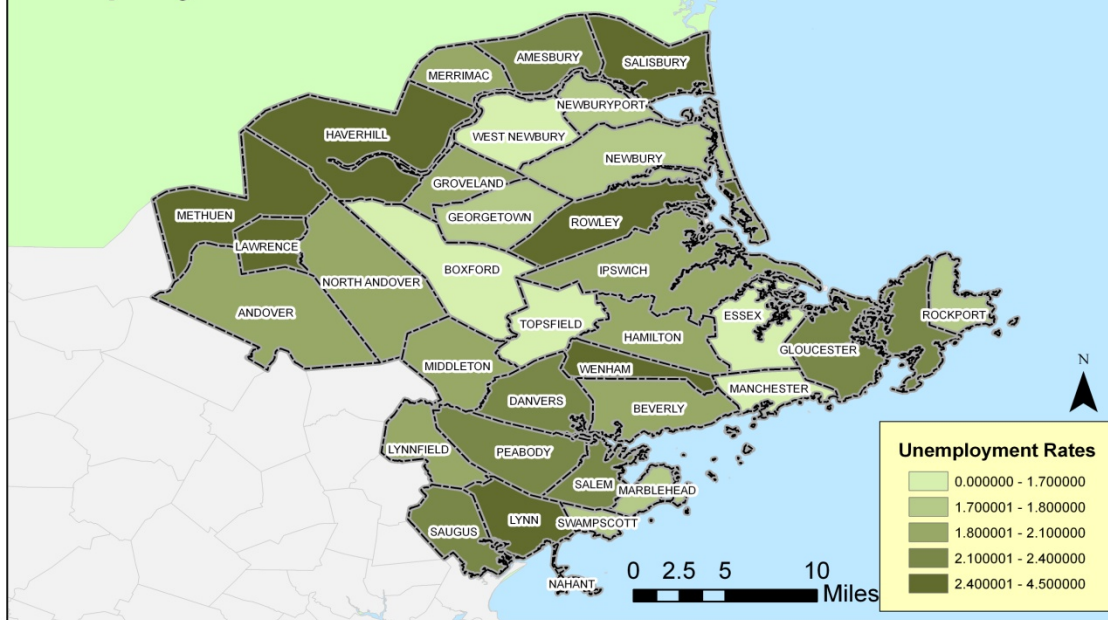

Employment Rate Increase from 2000 to 2005